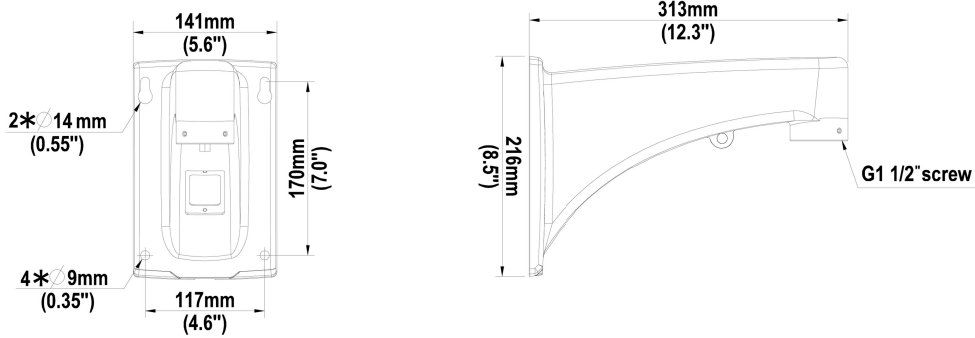

PMAX-0322

Wall mount (for Z950)

► Specifications

Device

Product Type	Camera Mount
Description	Wall mount (for Z950)

General

Weight	1000g (2.2lb)
Dimensions	(W x H x D): 216mm x 141mm x 314mm (8.5" x 5.6" x 12.4")
Material	Aluminum
Color	White
Warranty	1 Year(s). For extended warranty offering, see http://www.acti.com/support/warranty

▶ Dimension Diagram

Unit: mm [inch]

▶ Related Products

PTZ - Speed Dome

Z950

2MP Outdoor Speed Dome with D/N, Adaptive IR, Advanced WDR, SLLS, 20x Zoom lens, f5.2-104mm/F1.5-3.0 (HOV: 61.9°-3.5°), H.265/H.264, 1080p/30fps, 2D+3D DNR, Audio, MicroSDHC, DC24V/AC24V, IP66, IK10 (metal casing), DI/DO