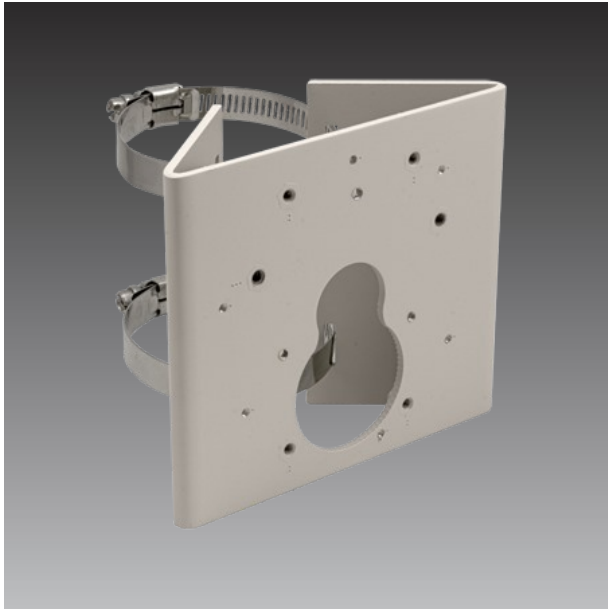

PMAX-0506

Pole Mount (for A31, A4x, E78, E9x, E9xx) , supports 2" to 3" Poles

► Specifications

Device

Product Type	Camera Mount
Application Environment	Indoor/Outdoor
Description	Pole Mount (for A31, A4x, E78, E9x, E9xx) , supports 2" to 3" Poles

General

Weight	254.5g (0.56lb)
Dimensions	(W x H x D): 135.32mm x 120mm x 46.77mm (5.3" x 4.7" x 1.8")
Material	Aluminum
Color	Warm Gray
Warranty	1 Year(s). For extended warranty offering, see http://www.acti.com/support/warranty
Supported Pole Range	2" ~ 3"

► Ordering Information

SMAX-0274	Pole Mount with Wall Mount (for E78, E9x, E9xx) (PMAX-0506+PMAX-0316)
SMAX-0275	Pole Mount with Pendant Mount and Mount Kit (for E78, E9x, E9xx) (PMAX-0506+PMAX-0111+PMAX-1400)

SMAX-0276

Pole Mount with Pendant Mount, Extension Tube and Mount Kit (for E78, E9x, E9xx) (PMAx-0506+PMAx-0111+PMAx-0112+PMAx-1400)

▶ Related Products

Bullet - Bullet

A31  3MP Bullet with D/N, Adaptive IR, Advanced WDR, SLLS, Fixed lens, f2.8mm/F1.85 (HOV:106.9°), H.265/H.264, 1080p/30fps, 2D+3D DNR, PoE/DC12V, IP66, IK10 (metal casing)