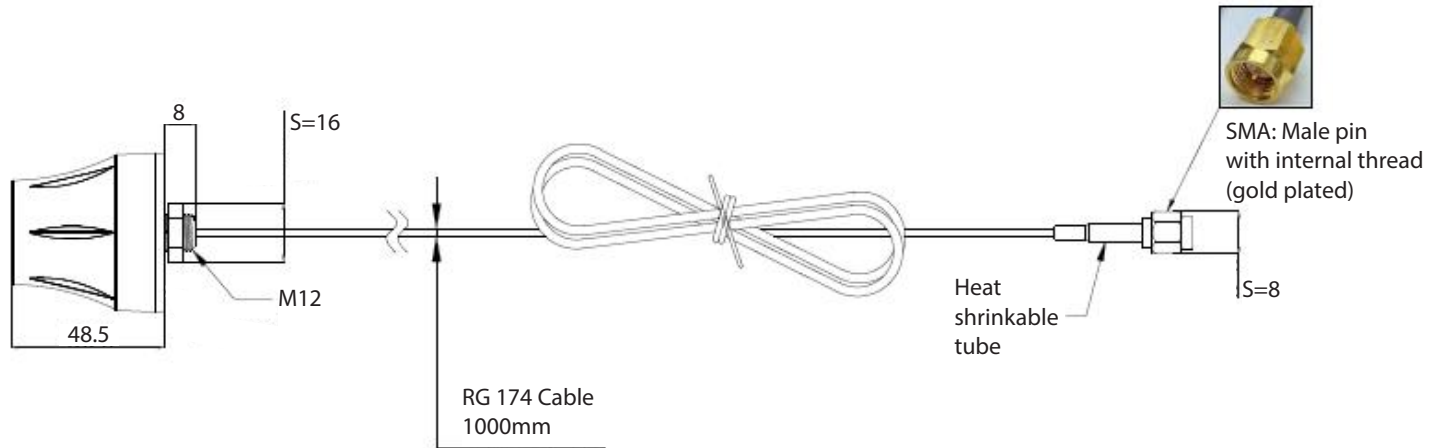

Specification Sheet – AC2H032C-DOM Antenna

United States

Contemporary Control Systems, Inc.

2431 Curtiss Street
Downers Grove, IL 60515 USA

Tel: +1 630 963 7070
Fax: +1 630 963 0109

info@ccontrols.com

China

Contemporary Controls (Suzhou) Co. Ltd

19F, Metropolitan Towers,
No.199 Shishan Road,
Suzhou New District,
215009 China

Tel: +86 512 68095866
Fax: +86 512 68093760

info@ccontrols.com.cn

United Kingdom

Contemporary Controls Ltd

14 Bow Court
Fletchworth Gate
Coventry CV5 6SP
United Kingdom

Tel: +44 (0)24 7641 3786
Fax: +44 (0)24 7641 3923

info@ccontrols.co.uk

Germany

Contemporary Controls GmbH

Fuggerstraße 1 B
04158 Leipzig
Germany

Tel: +49 341 520359 0
Fax: +49 341 520359 16

info@ccontrols.de

www.ccontrols.com