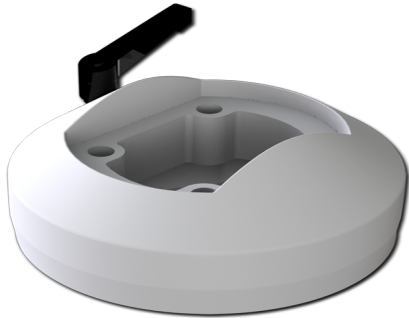

Your Enclosure Source®

Saginaw Control and Engineering
 95 Midland Road Saginaw, MI 48638-5770
 (800) 234-6871 - Fax: (989) 799-4524
 SCE@SaginawControl.com

SCE-SA360C

Product Specifications:

Part Number: SCE-SA360C
Description: Coupling, 360 Swivel
Height: 4.00"
Width: 6.00"
Depth: 6.00"
Price Code: C3
List Price: \$188.55
Catalog Page: 398
Est. Ship Weight: 4.00 lbs

Construction

- * Cast aluminum couplings.
- * Extruded aluminum tubes (6060T66).
- * Rotating couplings have adjustable tensioner brakes to control movement while in use.
- * Rigid, durable bearing in all rotating couplings withstand the stress of continuous use.
- * Open or closed tube design.
- * Open tube allows for easy access to lay in wiring, with easy to install push fit rubber cover.
- * Closed tube acts as conduit for feeding wiring.
- * Removable access covers on all couplings with 90 degree turn.
- * Hardware and gasket included for installation of coupling to tube.
- * Cast aluminum couplings.
- * Extruded aluminum tubes (6060T66).
- * Rotating couplings have adjustable tensioner brakes to control movement while in use.
- * Rigid, durable bearings in all rotating couplings withstand the stress of Continuous use.
- * Open or closed tube design.
- * Removable access covers on all couplings with 90 degree turn.
- * Hardware and gasket included for installation of coupling to tube.
- * Range of vertical movement 36.86 inches

Application

Designed for use with the SCE HMI enclosures, allows operators to easily move or position an HMI to an ergonomic and comfortable working position. Made of heavy-duty, reliable construction. Suspension Systems can be assembled in a multitude of configurations that allow for machine mount, wall mount, top mount, and floor mount options.